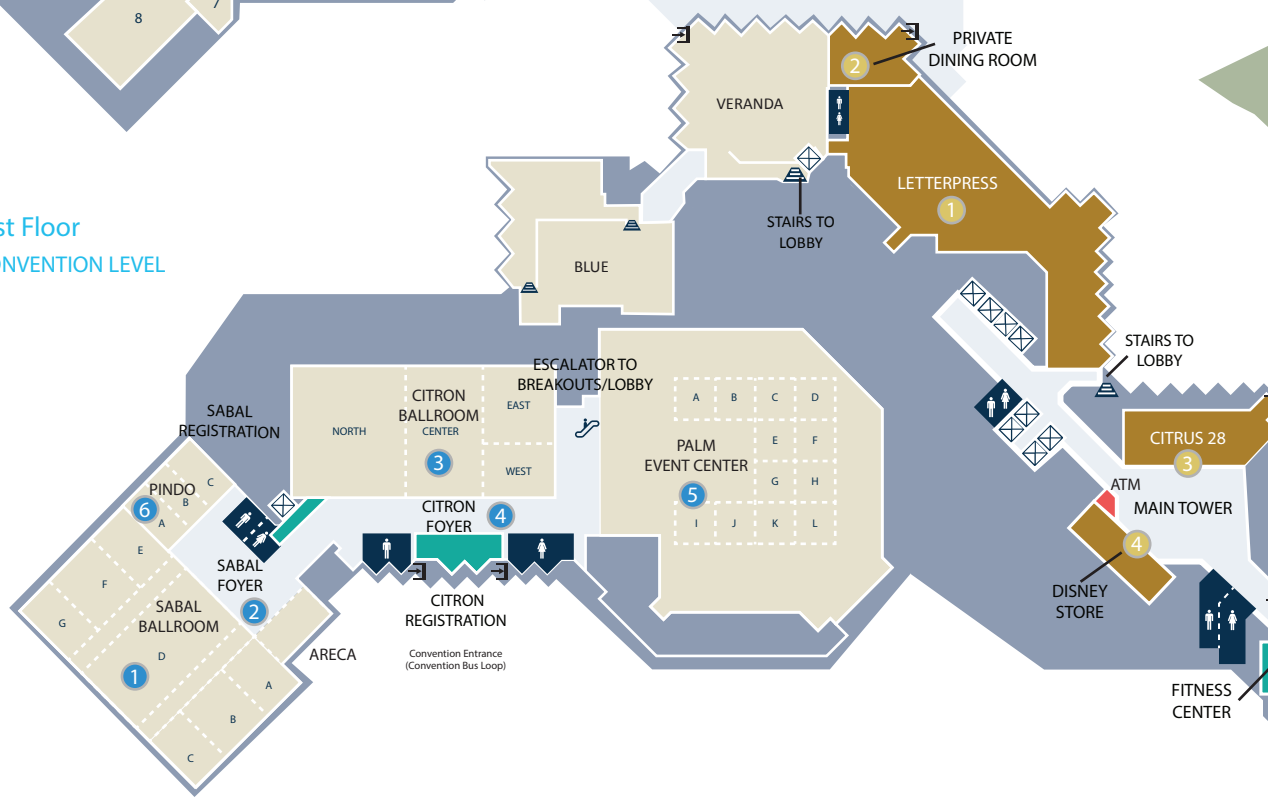

27th Floor

3rd Floor

1st Floor CONVENTION LEVEL

1st Floor

- 1 SABAL BALLROOM
- 2 SABAL FOYER
- 3 CITRON BALLROOM
- 4 CITRON REGISTRATION
- 5 PALM EVENT CENTER
- 6 PINDO BREAKOUTS

1st Floor

- 1 LETTERPRESS
- 2 LETTERPRESS PRIVATE DINING
- 3 CITRUS 28
- 4 DISNEY STORE
- 6 SPA COURTYARD
- 7 SHADES
- 8 FLOAT LAGOON
- 9 LAP POOL
- 10 PRIVATE CABANAS
- 11 JACUZZI HOT TUB
- 12 EVENT LAWN
- 13 LAKE MEETING SPACE
- 14 ISLAND BUILDING
- 15 DISNEY SHUTTLE PICKUP LOCATION

3rd Floor

- 1 SUNNIES LOBBY BAR
- 2 SUN ROOM
- 3 FRONT DESK
- 4 BELLSTAND
- 5 CONCIERGE
- 6 CAR RENTAL
- 7 SUNBURST BREAKOUTS
- 8 SAGO BREAKOUTS
- 9 MEYER BREAKOUTS
- 10 TANGERINE BREAKOUTS
- 11 FEDEX OFFICE

27th Floor

- 1 20 SEVEN
- 2 20 SEVEN NORTH
- 3 20 SEVEN EAST
- 4 20 SEVEN SOUTH
- 5 20 SEVEN WEST
- 6 20 SEVEN NORTHWEST

1st Floor

**Symbols:**

- Entrance
- Stairs
- Escalator
- Elevator