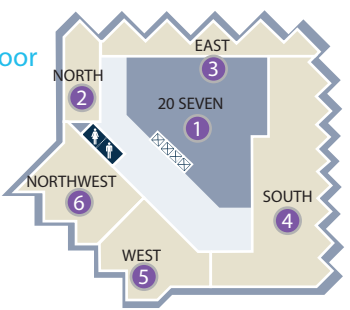

27th Floor

3rd Floor

1st Floor CONVENTION LEVEL

1st Floor

- 1 SABAL BALLROOM
- 2 SABAL FOYER
- 3 CITRON BALLROOM
- 4 CITRON REGISTRATION
- 5 PALM EVENT CENTER
- 6 PINDO BREAKOUTS

1st Floor

- 1 LETTERPRESS
- 2 LETTERPRESS PRIVATE DINING
- 3 CITRUS 28
- 4 DISNEY STORE
- 6 SPA COURTYARD
- 7 SHADES
- 8 FLOAT LAGOON
- 9 LAP POOL
- 10 PRIVATE CABANAS
- 11 JACUZZI HOT TUB
- 12 EVENT LAWN
- 13 LAKE MEETING SPACE
- 14 ISLAND BUILDING
- 15 DISNEY SHUTTLE PICKUP LOCATION

3rd Floor

- 1 SUNNIES LOBBY BAR
- 2 SUN ROOM
- 3 FRONT DESK
- 4 BELLSTAND
- 5 CONCIERGE
- 6 CAR RENTAL
- 7 SUNBURST BREAKOUTS
- 8 SAGO BREAKOUTS
- 9 MEYER BREAKOUTS
- 10 TANGERINE BREAKOUTS
- 11 FEDEX OFFICE

27th Floor

- 1 20 SEVEN
- 2 20 SEVEN NORTH
- 3 20 SEVEN EAST
- 4 20 SEVEN SOUTH
- 5 20 SEVEN WEST
- 6 20 SEVEN NORTHWEST

1st Floor

**Symbols:**

- Entrance
- Stairs
- Escalator
- Elevator